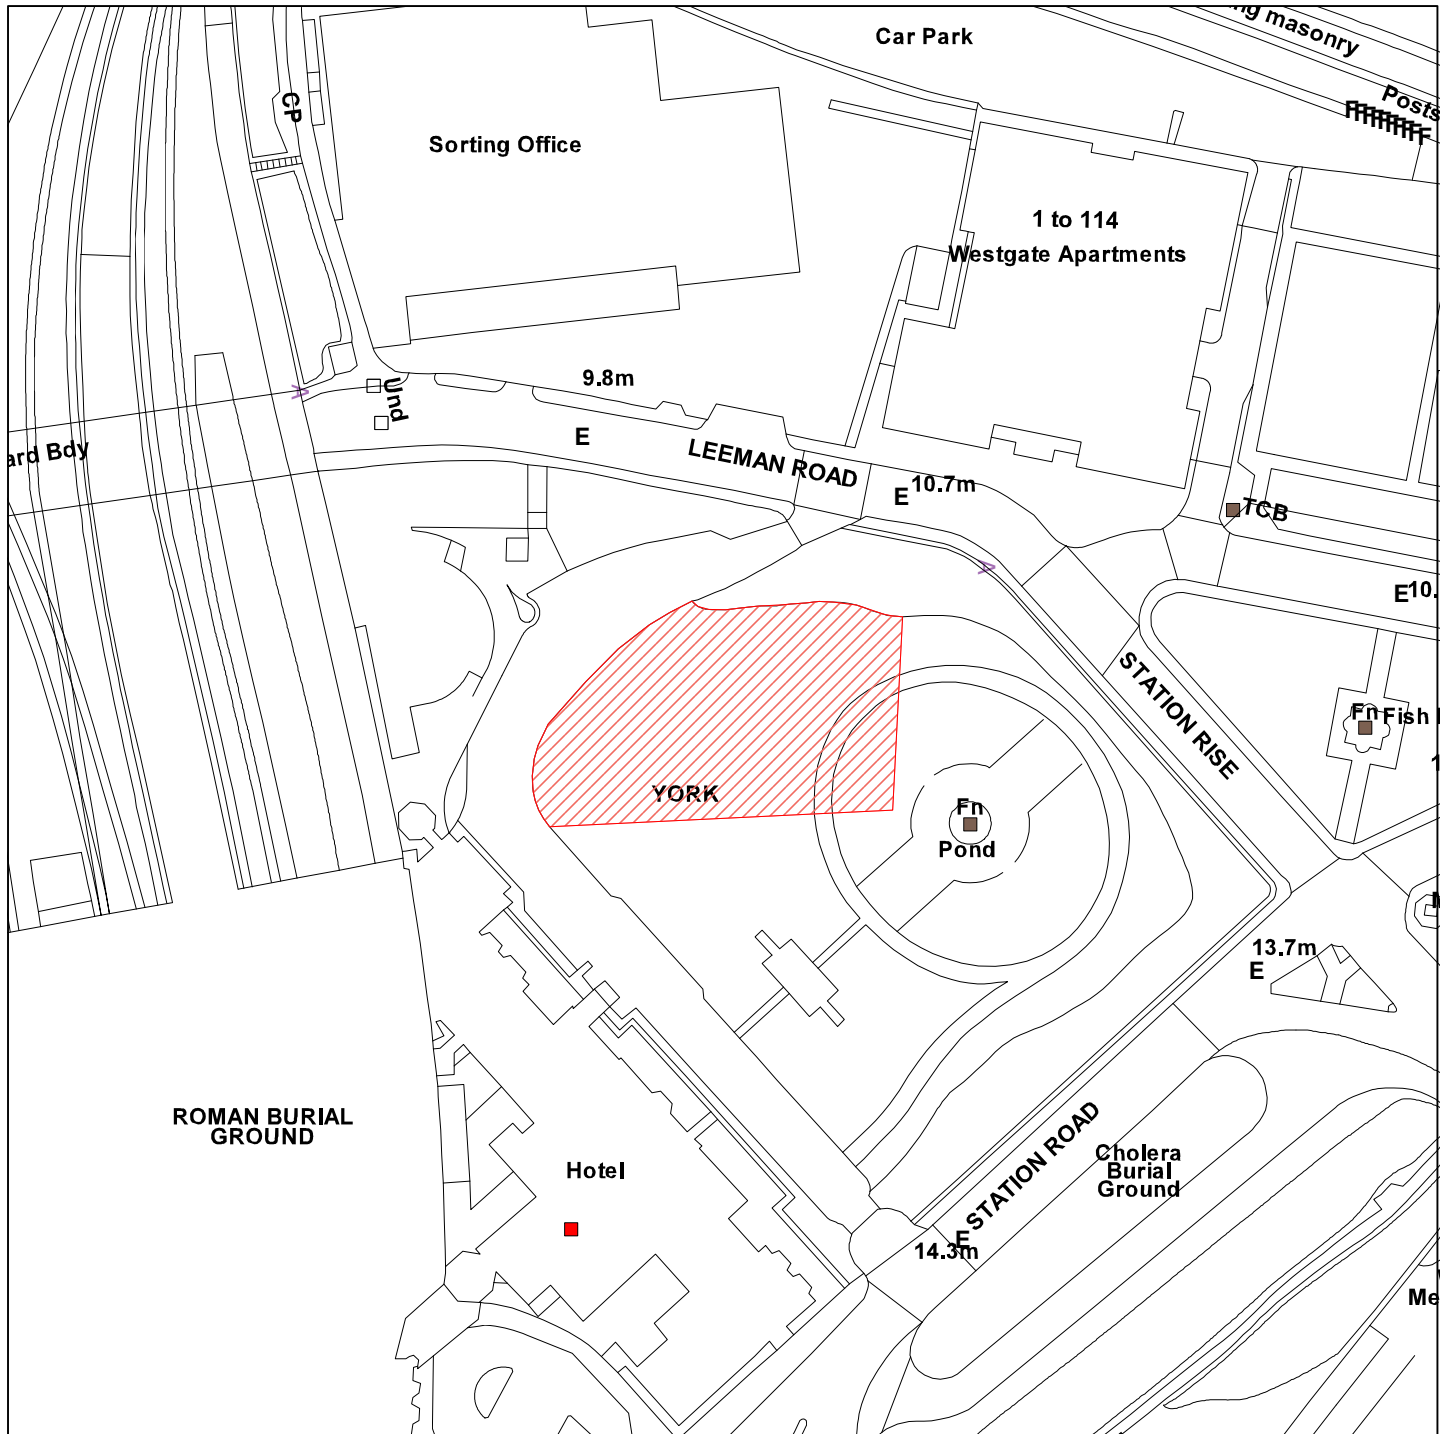

# Royal York Hotel, Station Road

11/02650/FUL

GIS by ESRI (UK)

Scale : 1:1250

Reproduced from the Ordnance Survey map with the permission of the Controller of Her Majesty's Stationery Office © Crown Copyright 2000.